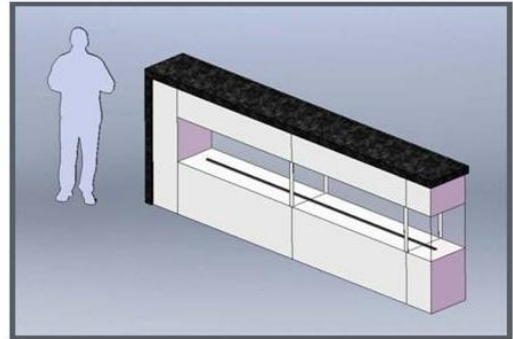

FIRELAB®

CRAFTING FIRE INTO ART

Customizable Modular Standards

What Do You Want?

Curved Body + Square Exhaust Unit + Square Glass End Unit = Exactly What You Want

FIRELAB[®]

CRAFTING FIRE INTO ART

Customizable Standards

MODULARITY

4 BASIC MODULES

- STRAIGHT OR CURVED
- EXHAUST THROUGH WALL, FLOOR, OR CHIMNEY
- GLASS ON ONE SIDE TO ALL SIDES
- USE AS FEW OR AS MANY MODULES TO GET THE OVERALL LENGTH YOU WANT
- USE OUR STANDARD FINISHES OR SPECIFY YOUR OWN
- ALL ONE HEIGHT OR STAGGER THEM