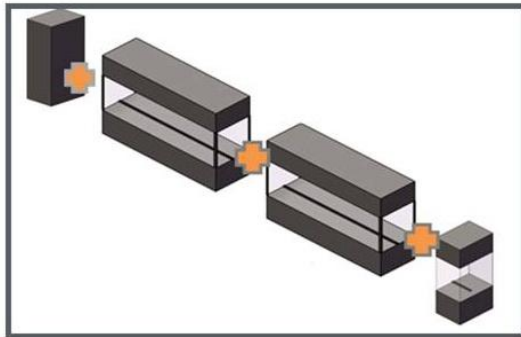

FIRELAB®

CRAFTING FIRE INTO ART

Customizable Modular Standards

What Do You Want?

Curved Body + Square Exhaust Unit + Square Glass End Unit = Exactly What You Want

FIRELAB[®]

CRAFTING FIRE INTO ART

Customizable Standards

MODULARITY

4 BASIC MODULES

- STRAIGHT OR CURVED
- EXHAUST THROUGH WALL, FLOOR, OR CHIMNEY
- GLASS ON ONE SIDE TO ALL SIDES
- USE AS FEW OR AS MANY MODULES TO GET THE OVERALL LENGTH YOU WANT
- USE OUR STANDARD FINISHES OR SPECIFY YOUR OWN
- ALL ONE HEIGHT OR STAGGER THEM