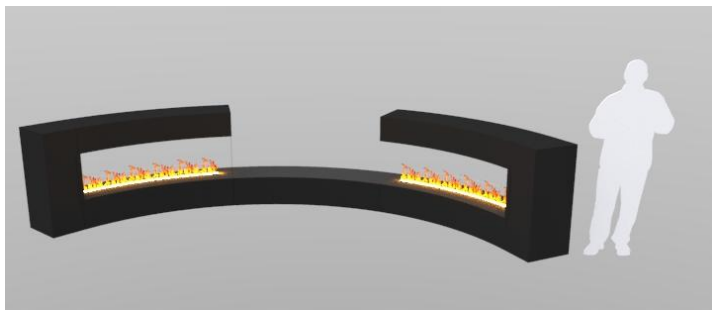

FIRELAB®

CRAFTING FIRE INTO ART

Customizable Modular Standards

What Do You Want?

Curved Body + Square Exhaust Unit + Square Glass End Unit = Exactly What You Want

FIRELAB[®]

CRAFTING FIRE INTO ART

Customizable Standards

MODULARITY

4 BASIC MODULES

- STRAIGHT OR CURVED
- EXHAUST THROUGH WALL, FLOOR, OR CHIMNEY
- GLASS ON ONE SIDE TO ALL SIDES
- USE AS FEW OR AS MANY MODULES TO GET THE OVERALL LENGTH YOU WANT
- USE OUR STANDARD FINISHES OR SPECIFY YOUR OWN
- ALL ONE HEIGHT OR STAGGER THEM