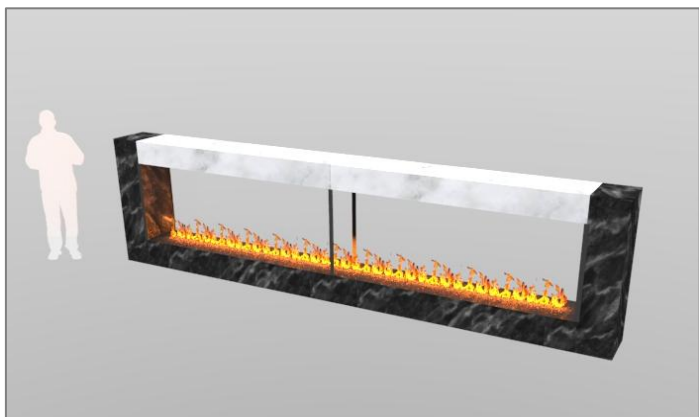

FIRELAB®

CRAFTING FIRE INTO ART

Customizable Modular Standards

What Do You Want?

Curved Body + Square Exhaust Unit + Square Glass End Unit = Exactly What You Want

FIRELAB[®]

CRAFTING FIRE INTO ART

Customizable Standards

MODULARITY

4 BASIC MODULES

- STRAIGHT OR CURVED
- EXHAUST THROUGH WALL, FLOOR, OR CHIMNEY
- GLASS ON ONE SIDE TO ALL SIDES
- USE AS FEW OR AS MANY MODULES TO GET THE OVERALL LENGTH YOU WANT
- USE OUR STANDARD FINISHES OR SPECIFY YOUR OWN
- ALL ONE HEIGHT OR STAGGER THEM