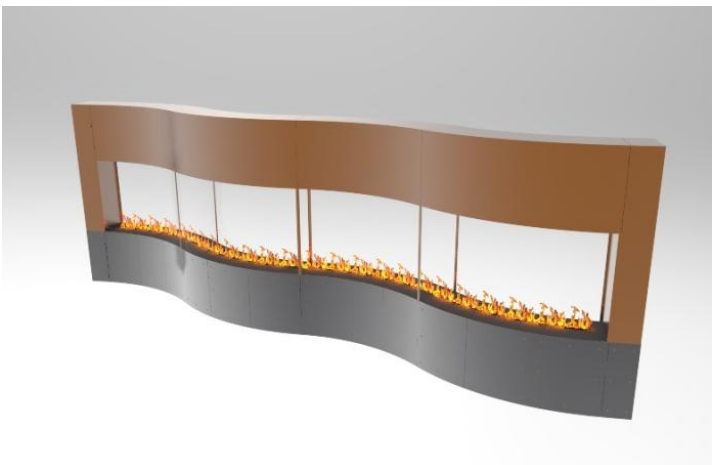

FIRELAB®

CRAFTING FIRE INTO ART

Customizable Modular Standards

What Do You Want?

Curved Body + Square Exhaust Unit + Square Glass End Unit = Exactly What You Want

FIRELAB[®]

CRAFTING FIRE INTO ART

Customizable Standards

MODULARITY

4 BASIC MODULES

- STRAIGHT OR CURVED
- EXHAUST THROUGH WALL, FLOOR, OR CHIMNEY
- GLASS ON ONE SIDE TO ALL SIDES
- USE AS FEW OR AS MANY MODULES TO GET THE OVERALL LENGTH YOU WANT
- USE OUR STANDARD FINISHES OR SPECIFY YOUR OWN
- ALL ONE HEIGHT OR STAGGER THEM