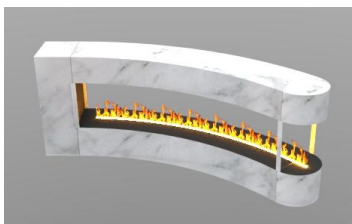

FIRELAB®

CRAFTING FIRE INTO ART

Customizable Modular Standards

What Do You Want?

Curved Body + Square Exhaust Unit + Square Glass End Unit = Exactly What You Want

FIRELAB[®]

CRAFTING FIRE INTO ART

Customizable Standards

MODULARITY

4 BASIC MODULES

- STRAIGHT OR CURVED
- EXHAUST THROUGH WALL, FLOOR, OR CHIMNEY
- GLASS ON ONE SIDE TO ALL SIDES
- USE AS FEW OR AS MANY MODULES TO GET THE OVERALL LENGTH YOU WANT
- USE OUR STANDARD FINISHES OR SPECIFY YOUR OWN
- ALL ONE HEIGHT OR STAGGER THEM