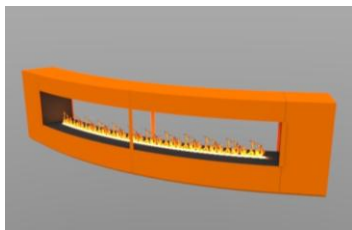

FIRELAB®

CRAFTING FIRE INTO ART

Customizable Modular Standards

What Do You Want?

Curved Body + Square Exhaust Unit + Square Glass End Unit = Exactly What You Want

FIRELAB[®]

CRAFTING FIRE INTO ART

Customizable Standards

MODULARITY

4 BASIC MODULES

- STRAIGHT OR CURVED
- EXHAUST THROUGH WALL, FLOOR, OR CHIMNEY
- GLASS ON ONE SIDE TO ALL SIDES
- USE AS FEW OR AS MANY MODULES TO GET THE OVERALL LENGTH YOU WANT
- USE OUR STANDARD FINISHES OR SPECIFY YOUR OWN
- ALL ONE HEIGHT OR STAGGER THEM